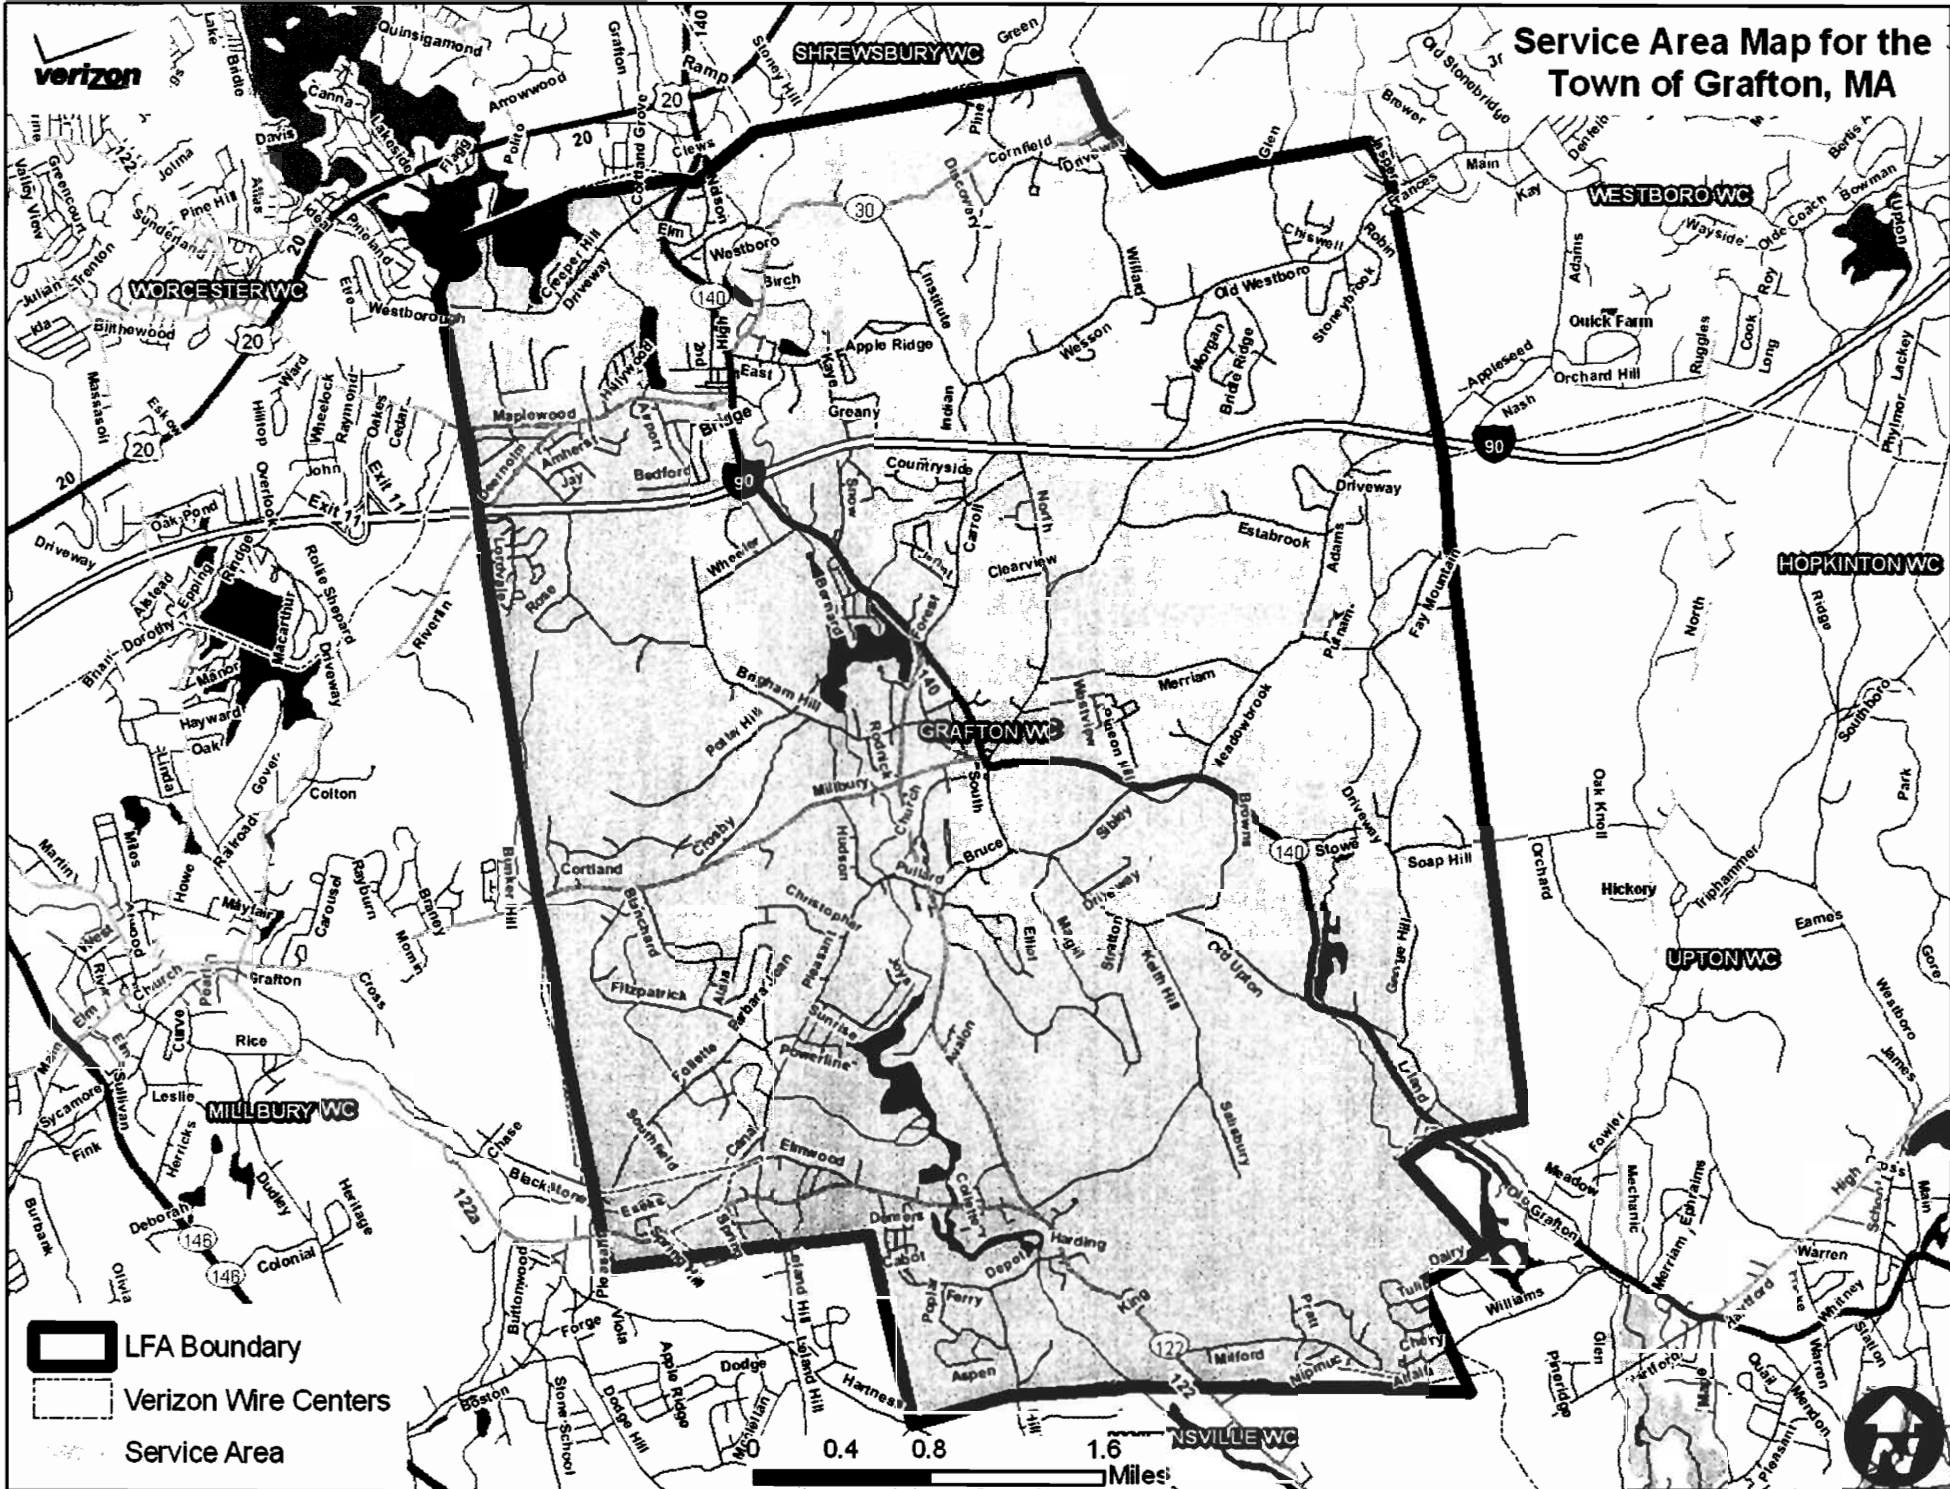

Service Area Map for the Town of Grafton, MA

-  LFA Boundary
-  Verizon Wire Centers
-  Service Area